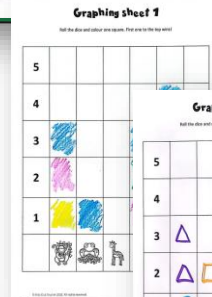

Zoo Animals

Dice and Graphing sheets

- ✓ Practise zoo animals and description language
- ✓ Complements 'Dear Zoo', 'It's Mine!' and other zoo stories
- ✓ Includes 3 different dice and a choice of worksheets

Dice and Graphing sheets 1

Dice 1 (includes animals in 'Dear Zoo')

Add in your images and/or text. Cut out the dice template. Fold along the dotted lines and glue / tape together.

Dice 1 (includes animals in 'Dear Zoo')

Add in your images and/or text. Cut out the dice template. Fold along the dotted lines and glue / tape together.

Graphing sheet 1

Roll the dice and colour one square. First one to the top wins!

5						
4						
3						
2						
1						
						

Matches animals in 'Dear Zoo' by Rod Campbell

Dice and Graphing sheets 2

Matches animals in
'It's Mine!' by Rod
Campbell

Dice and Graphing sheets 3

Dice 3 (all 12 animals)

Add in your images and/or text. Cut out the dice template. Fold along the dotted lines and glue / tape together.