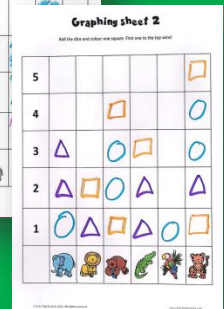

Zoo Animals

Dice and Graphing sheets

- ✓ Practise zoo animals and description language
- ✓ Complements 'Dear Zoo', 'It's Mine!' and other zoo stories
- ✓ Includes 3 different dice and a choice of worksheets

Dice and Graphing sheets 1

Dice 1 (includes animals in 'Dear Zoo')

Add in your images and/or text. Cut out the dice template. Fold along the dotted lines and glue / tape together.

Dice 1 (includes animals in 'Dear Zoo')

Add in your images and/or text. Cut out the dice template. Fold along the dotted lines and glue / tape together.

Graphing sheet 1

Roll the dice and colour one square. First one to the top wins!

5						
4						
3						
2						
1						
						

Matches animals in 'Dear Zoo' by Rod Campbell

Dice and Graphing sheets 2

Matches animals in
'It's Mine!' by Rod
Campbell

Dice and Graphing sheets 3

Dice 3 (all 12 animals)

Add in your images and/or text. Cut out the dice template. Fold along the dotted lines and glue / tape together.