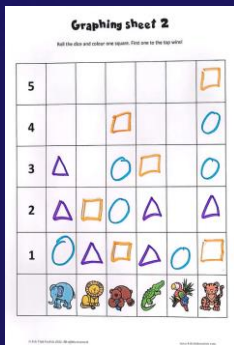

Dice and Graphing sheets 1

Dice 1 (includes animals in 'Dear Zoo')

Add in your images and/or text. Cut out the dice template. Fold along the dotted lines and glue / tape together.

Dice 1 (includes animals in 'Dear Zoo')

Add in your images and/or text. Cut out the dice template. Fold along the dotted lines and glue / tape together.

Graphing sheet 1

Roll the dice and colour one square. First one to the top wins!

5						
4						
3						
2						
1						
						

Matches animals in 'Dear Zoo' by Rod Campbell

Dice and Graphing sheets 2

Matches animals in
'It's Mine!' by Rod
Campbell

Dice and Graphing sheets 3

Dice 3 (all 12 animals)

Add in your images and/or text. Cut out the dice template. Fold along the dotted lines and glue / tape together.