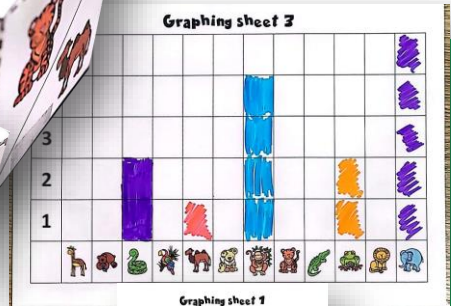

Zoo Animals

Dice and Graphing sheets

- ✓ Practise zoo animals and description language
- ✓ Complements 'Dear Zoo', 'It's Mine!' and other zoo stories
- ✓ Includes 3 different dice and a choice of worksheets

Dice and Graphing sheets 1

Dice 1 (includes animals in 'Dear Zoo')

Add in your images and/or text. Cut out the dice template. Fold along the dotted lines and glue / tape together.

Dice 1 (includes animals in 'Dear Zoo')

Add in your images and/or text. Cut out the dice template. Fold along the dotted lines and glue / tape together.

Graphing sheet 1

Roll the dice and colour one square. First one to the top wins!

5						
4						
3						
2						
1						
						

Matches animals in 'Dear Zoo' by Rod Campbell

Dice and Graphing sheets 2

Matches animals in
'It's Mine!' by Rod
Campbell

Dice and Graphing sheets 3

Dice 3 (all 12 animals)

Add in your images and/or text. Cut out the dice template. Fold along the dotted lines and glue / tape together.