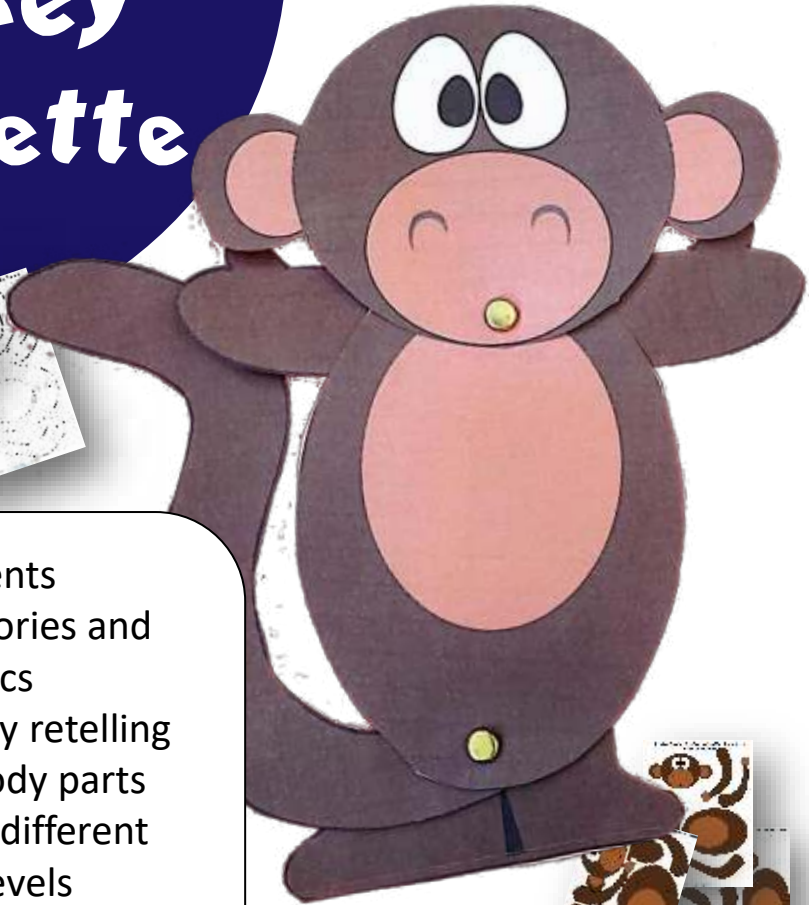

# Monkey marionette

- ✓ Complements monkey stories and jungle topics
- ✓ Use in story retelling
- ✓ Practise body parts
- ✓ Includes 3 different difficulty levels

- 3 templates.
- Black and white or colour

Template 1 - 2  
pins + easiest  
cutting

Monkey Puzzle - Monkey marionette - 2 pins (more difficult cutting)

Monkey Puzzle - Monkey marionette - 2 pins (more difficult cutting)

Template 2:  
2 pins + more difficult  
cutting

Template 3:  
5 pins + most difficult  
cutting

Includes links to supplementary resources, learning objectives and activity suggestions for during and after making the craft.