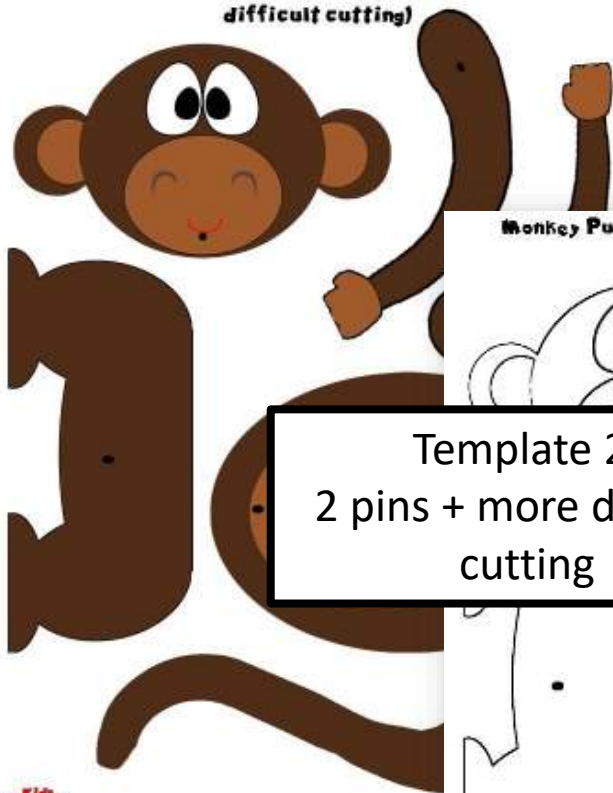

# Monkey marionette

- ✓ Complements monkey stories and jungle topics
- ✓ Use in story retelling
- ✓ Practise body parts
- ✓ Includes 3 different difficulty levels

- 3 templates.
- Black and white or colour

Template 1 - 2  
pins + easiest  
cutting

Monkey Puzzle - Monkey marionette - 2 pins (more difficult cutting)

Monkey Puzzle - Monkey marionette - 2 pins (more difficult cutting)

Template 2:  
2 pins + more difficult  
cutting

Template 3:  
5 pins + most difficult  
cutting

Includes links to supplementary resources, learning objectives and activity suggestions for during and after making the craft.