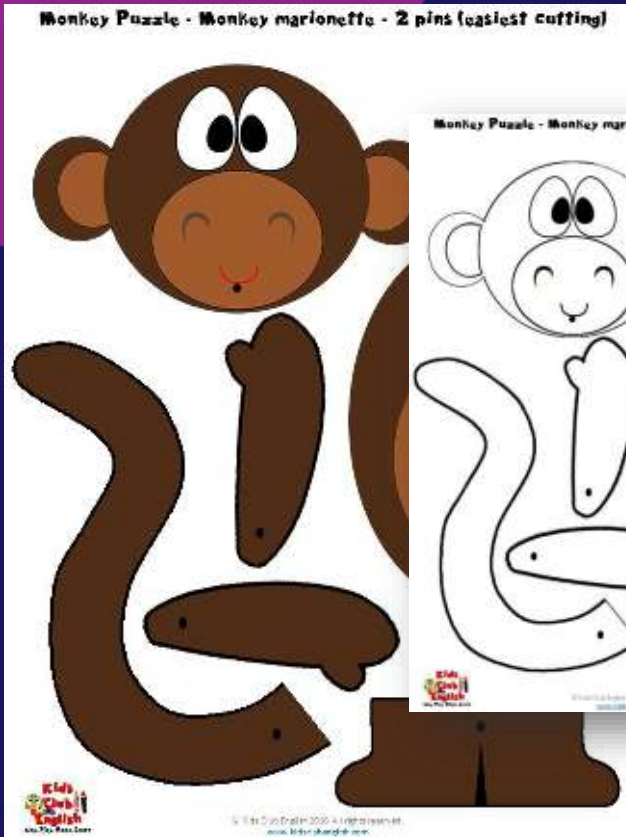

# Monkey marionette

- ✓ Complements monkey stories and jungle topics
- ✓ Use in story retelling
- ✓ Practise body parts
- ✓ Includes 3 different difficulty levels

- 3 templates.
- Black and white or colour

Template 1 - 2  
pins + easiest  
cutting

Monkey Puzzle - Monkey marionette - 2 pins (more difficult cutting)

Monkey Puzzle - Monkey marionette - 2 pins (more difficult cutting)

Template 2:  
2 pins + more difficult  
cutting

Template 3:  
5 pins + most difficult  
cutting

Includes links to supplementary resources, learning objectives and activity suggestions for during and after making the craft.