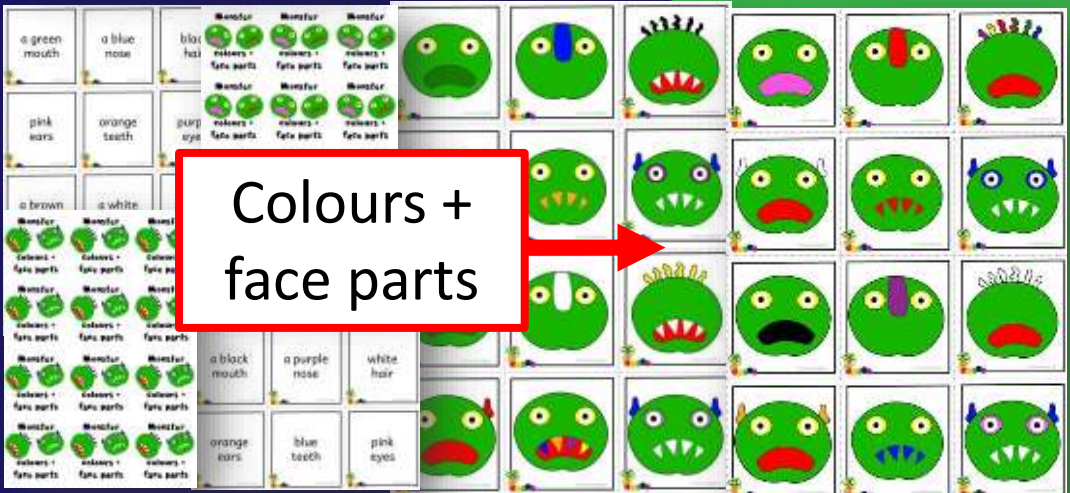

Green Monster Face and Colours

Flashcards and game cards

- ✓ Includes flashcards, matching cards & mini-cards
- ✓ Includes face and colour vocabulary
- ✓ Includes game suggestions

Matching cards

Parts of the face

Colours + face parts

Mini-cards

Parts of the face

Colours + face parts

Flashcards

eyes a nose

hair **Monster Face parts** an eye

a tooth a mouth ears

a green mouth

black hair

pink ears

a brown mouth yellow hair

red

orange ears

a purple nose

grey eyes a nose ears