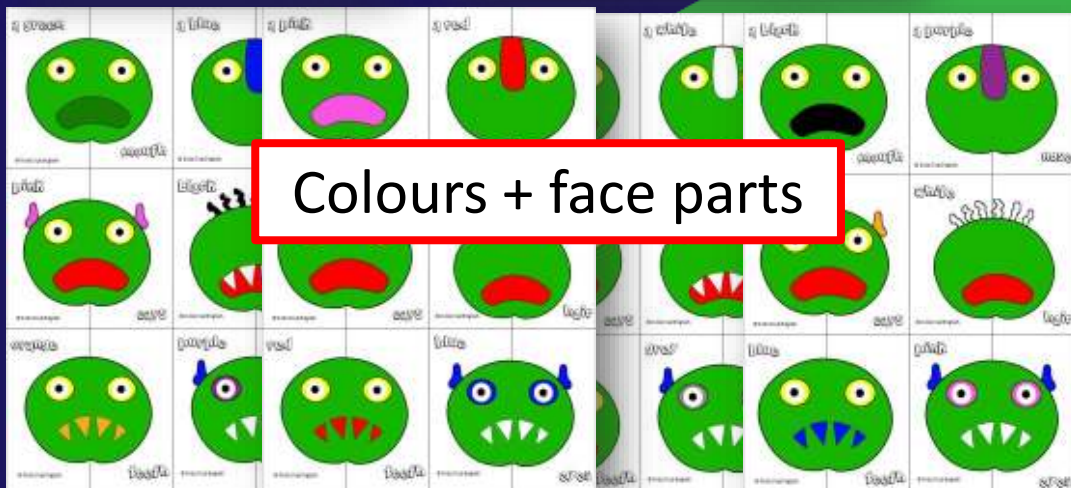

Green Monster Face and Colours

Flashcards and game cards

- ✓ Includes flashcards, matching cards & mini-cards
- ✓ Includes face and colour vocabulary
- ✓ Includes game suggestions

Matching cards

Parts of the face

Colours + face parts

Mini-cards

Parts of the face

Colours + face parts

Flashcards

eyes a nose

hair **Monster Face parts** an eye

a tooth a mouth ears